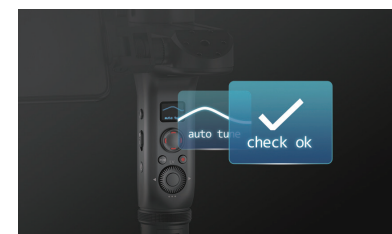

Intelligent Auto Tune

WEEBILL-S is integrated with a brand new self-adaptive control algorithm, which can automatically recognize the product weight in an ultra-accurate way. Simply mount your camera onto WEEBILL-S and WEEBILL-S can auto tune its power to best adapt to your devices.