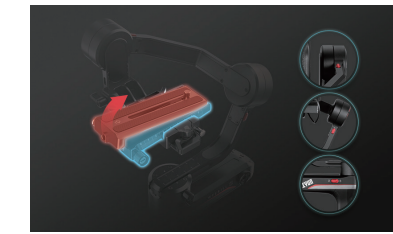

Set-up and Pack-up at Ease

WEEBILL-S adopts the popular two-in-one quick release plates (Manfrotto/Arca-Swiss), allowing easy setup and fast transition between equipment without re-balancing. With the upgraded latch design, each axis can be easily locked for fast balance adjustment and neat storage.