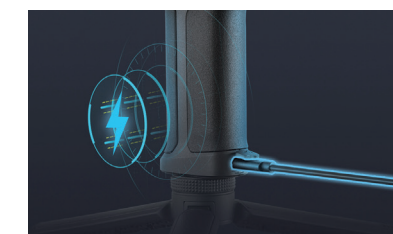

Convenient Fast Charge Battery

Supports USB Power Delivery Specification. Charging time can be minimized to 1.6 hours and the maximum runtime can reach 9 hours. The stabilizer can still work while charging.