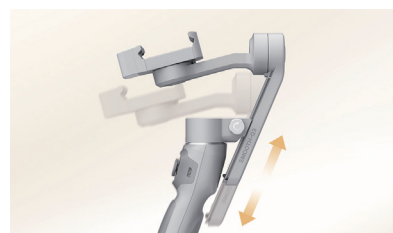

ILLUMINATE TO CREATE

- Smartphone Stabilizer -

/ Classic Structure & Design
/ 180° Rotatable Fill Light
/ Smart & Easy Following

SMOOTH-Q3

Smartphone Stabilizer

Driven by the fascinating art and the advanced intelligent interaction, SMOOTH-Q3 announces a comeback of a classic, offering a smarter experience in shooting. With SMOOTH-Q3, a smartphone is all you need to make a great work of art with amazing effects.

ILLUMINATE TO CREATE

FEATURES

Classic Structure & Design

Three-axis structure for a surprisingly stable and smooth footage. Classic sliding design for you to shoot and pack anytime as you go so you don't have to miss any important moments that need to be captured.

Shine In Every Way

Integrated rotatable fill light with touch button to light you up from all angles with three adjustable brightness levels. A guarantee for a brighter you in the front, back or 180° all around.