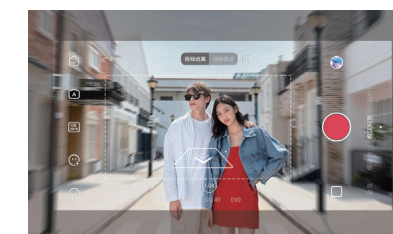

Shine In Every Way

Integrated rotatable fill light with touch button to light you up from all angles with three adjustable brightness levels. A guarantee for a brighter you in the front, back or 180° all around.

Shoot And Edit Within One App

Copy, reverse, add stickers, subtitles and background music. Add spice to your videos and make masterpieces. Shoot and edit all you want in ZY Cami and save your time and effort to switch to another app.

Smart & Easy Following

Always stay in the spotlight. Activate the SmartFollow 3.0 with just one tap via the App.

Zoom It Wide. And Wider.

You deserve a wider world in your hand. Shoot it with ultra-wide angle for your vast landscapes or low-angles.

Too much to handle for your hands? Use just a single gesture to start the shooting while you can just be yourself anywhere anytime. Available in multiple panorama modes.

Multiple "You", Multiple Fun

Clone yourself up to show different sides of you. With MagicClone Pano, now you can shoot multiple images and arrange them on the same screen.