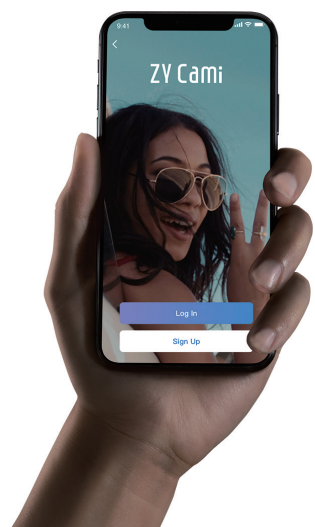

PACKAGES & ACCESSORIES

Combo One

SMOOTH-Q3*1,
Tripod*1

Combo Two

SMOOTH-Q3*1, Tripod*1,
Protective Bag*1,
ZHIYUN Prime 1-Year Membership
Card*1, Wrist Strap*1

ZHIYUN APP

ZY CAMI

Film It Anyway

ZY Cami is a versatile app that provides a comprehensive and intuitive solution for mobile filmmakers to create, edit and share their videos. Leave the long learning curve and exhausting preparation to our engineering team while you dive into the fun of video creating!

MagicClone
Pano

Gesture Control
on Your Camera

SMART
Mode

One-Touch
Beautification

Easy
Editing

SMOOTH-Q3 SPECS

Operation Voltage	7.4 V
Operation Current	70 mA - 2500 mA
Operation Temperature	-10°C - 45°C
Tilt Angle Range	-260° - 80°
Roll Angle Range	-170° - 170°
Pan Angle Range	-150° - 150°
Battery Runtime	7 h
Weight	340 g
Payload	150 g - 280 g