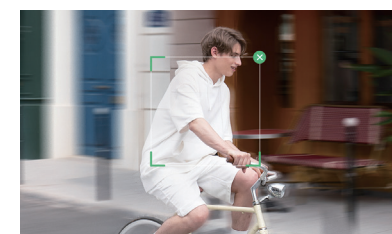

ILLUMINATE TO CREATE

- Smartphone Stabilizer -

/ Classic Structure & Design
/ 180° Rotatable Fill Light
/ Smart & Easy Following

SMOOTH-Q3

Smartphone Stabilizer

Driven by the fascinating art and the advanced intelligent interaction, SMOOTH-Q3 announces a comeback of a classic, offering a smarter experience in shooting. With SMOOTH-Q3, a smartphone is all you need to make a great work of art with amazing effects.

ILLUMINATE TO CREATE

FEATURES

Classic Structure & Design

Three-axis structure for a surprisingly stable and smooth footage. Classic sliding design for you to shoot and pack anytime as you go so you don't have to miss any important moments that need to be captured.

Shine In Every Way

Integrated rotatable fill light with touch button to light you up from all angles with three adjustable brightness levels. A guarantee for a brighter you in the front, back or 180° all around.

Shoot And Edit Within One App

Copy, reverse, add stickers, subtitles and background music. Add spice to your videos and make masterpieces. Shoot and edit all you want in ZY Cami and save your time and effort to switch to another app.