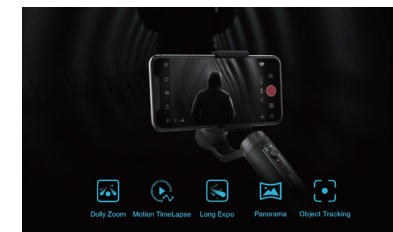

Clip up and Go

The clip-up design realizes easy transition between standby mode and startup mode by folding and expanding the horizontal arm of the gimbal.

Capture Moments in Fast Lane

SMOOTH-Q2 supports direct control to native iOS and Android phone cameras for photo and video taking, providing a fast lane for you to capture the moments.

New Portrait Gesture

Tired of traditional portrait gesture? The new generation algorithm allows you to enter a new portrait mode in an effort-saving manner. Live stream now!

Tiny Gimbal Packs a Punch

Unleash your artistic side with SMOOTH-Q2. Explore the easy-to-use filmmaking functions in SMOOTH-Q2, such as timelapse, Vertigo shot, object tracking, and panorama, etc.