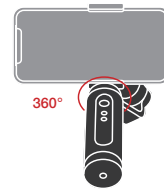

CONTROL MODE

PAN FOLLOWING MODE

The roll axis and tilt axis are locked. The camera pans as you turn the gimbal left and right.

FOLLOWING MODE

The roll axis is locked so the camera pans and tilts following the handle movements.

LOCKING MODE

All three axes are locked so the camera is fixed in one direction.

VORTEX MODE

Vortex Mode gives you the freedom to make 360° barrel shots in all dimensions.

FULL-RANGE POV MODE

Full-Range POV Mode allows 360° synchronous movement on all three axes, offering an immersive experience like never before.