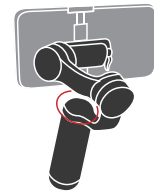

CONTROL MODE

PAN FOLLOWING MODE

The roll axis and tilt axis are locked. The camera pans as you turn the gimbal left and right.

FOLLOWING MODE

The roll axis is locked so the camera pans and tilts following the handle movements.

LOCKING MODE

All three axes are locked so the camera is fixed in one direction.

VORTEX MODE

Vortex Mode gives you the freedom to make 360° barrel shots in all dimensions.

FULL-RANGE POV MODE

Full-Range POV Mode allows 360° synchronous movement on all three axes, offering an immersive experience like never before.