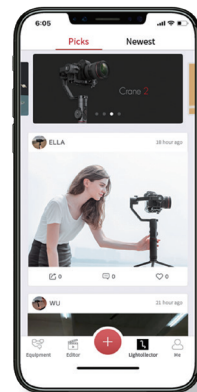

CONTROL MODE

PAN FOLLOWING MODE

The roll axis and tilt axis are locked. The camera pans as you turn the gimbal left and right.

FOLLOWING MODE

The roll axis is locked so the camera pans and tilts following the handle movements.

LOCKING MODE

All three axes are locked so the camera is fixed in one direction.

VORTEX MODE

Vortex Mode gives you the freedom to make 360° barrel shots in all dimensions.

FULL-RANGE POV MODE

Full-Range POV Mode allows 360° synchronous movement on all three axes, offering an immersive experience like never before.

ZHIYUN APP

ZY Play

ZY Play is a powerful assistant app dedicated for Zhiyun stabilizer users. With it, you can realize remote control and gimbal settings to stabilizers easily.

Lightcollector

Open the app, you will find the world's biggest video sharing community for stabilizer lovers - Lightcollector, with detailed stabilizer tutorials and amazing footage created and shared by professionals worldwide.