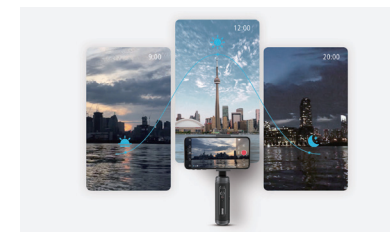

Clip up and Go

The clip-up design realizes easy transition between standby mode and startup mode by folding and expanding the horizontal arm of the gimbal.

Capture Moments in Fast Lane

SMOOTH-Q2 supports direct control to native iOS and Android phone cameras for photo and video taking, providing a fast lane for you to capture the moments.

New Portrait Gesture

Tired of traditional portrait gesture? The new generation algorithm allows you to enter a new portrait mode in an effort-saving manner. Live stream now!

Tiny Gimbal Packs a Punch

Unleash your artistic side with SMOOTH-Q2. Explore the easy-to-use filmmaking functions in SMOOTH-Q2, such as timelapse, Vertigo shot, object tracking, and panorama, etc.