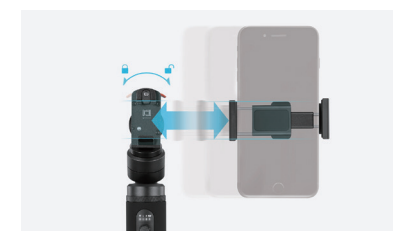

Clip up and Go

The clip-up design realizes easy transition between standby mode and startup mode by folding and expanding the horizontal arm of the gimbal.

Capture Moments in Fast Lane

SMOOTH-Q2 supports direct control to native iOS and Android phone cameras for photo and video taking, providing a fast lane for you to capture the moments.

New Portrait Gesture

Tired of traditional portrait gesture? The new generation algorithm allows you to enter a new portrait mode in an effort-saving manner. Live stream now!

Tiny Gimbal Packs a Punch

Unleash your artistic side with SMOOTH-Q2. Explore the easy-to-use filmmaking functions in SMOOTH-Q2, such as timelapse, Vertigo shot, object tracking, and panorama, etc.

Simplicity Meets Functionality

Switch among versatile modes with one button. Besides Pan Following Mode, Following Mode and Lock Mode, SMOOTH-Q2 integrates Vortex Mode which gives videomakers the freedom to create 360-degree barrel shots in all dimension. Newly added Full-Range POV Mode allows 360-degree synchronous movement on three axes, providing an immersive effect to the video.